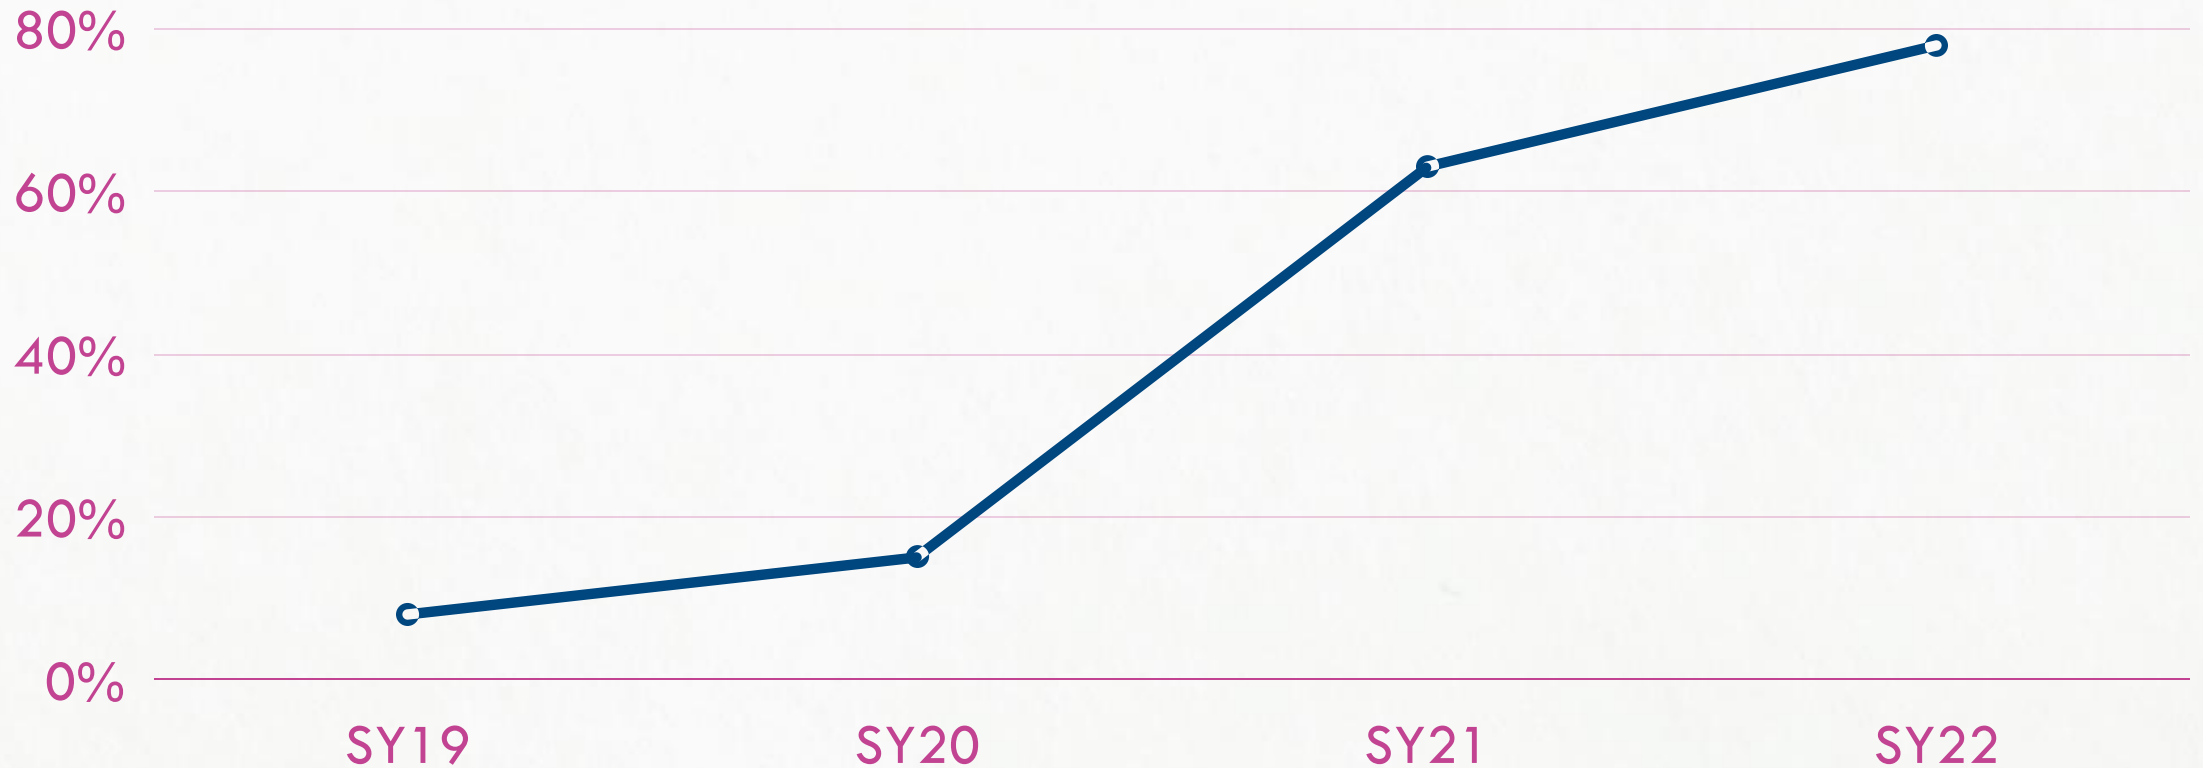

Rate the level of your job stress year over year.

Data points represent percent of respondents that indicated levels of “severe” and “extreme” levels of stress.