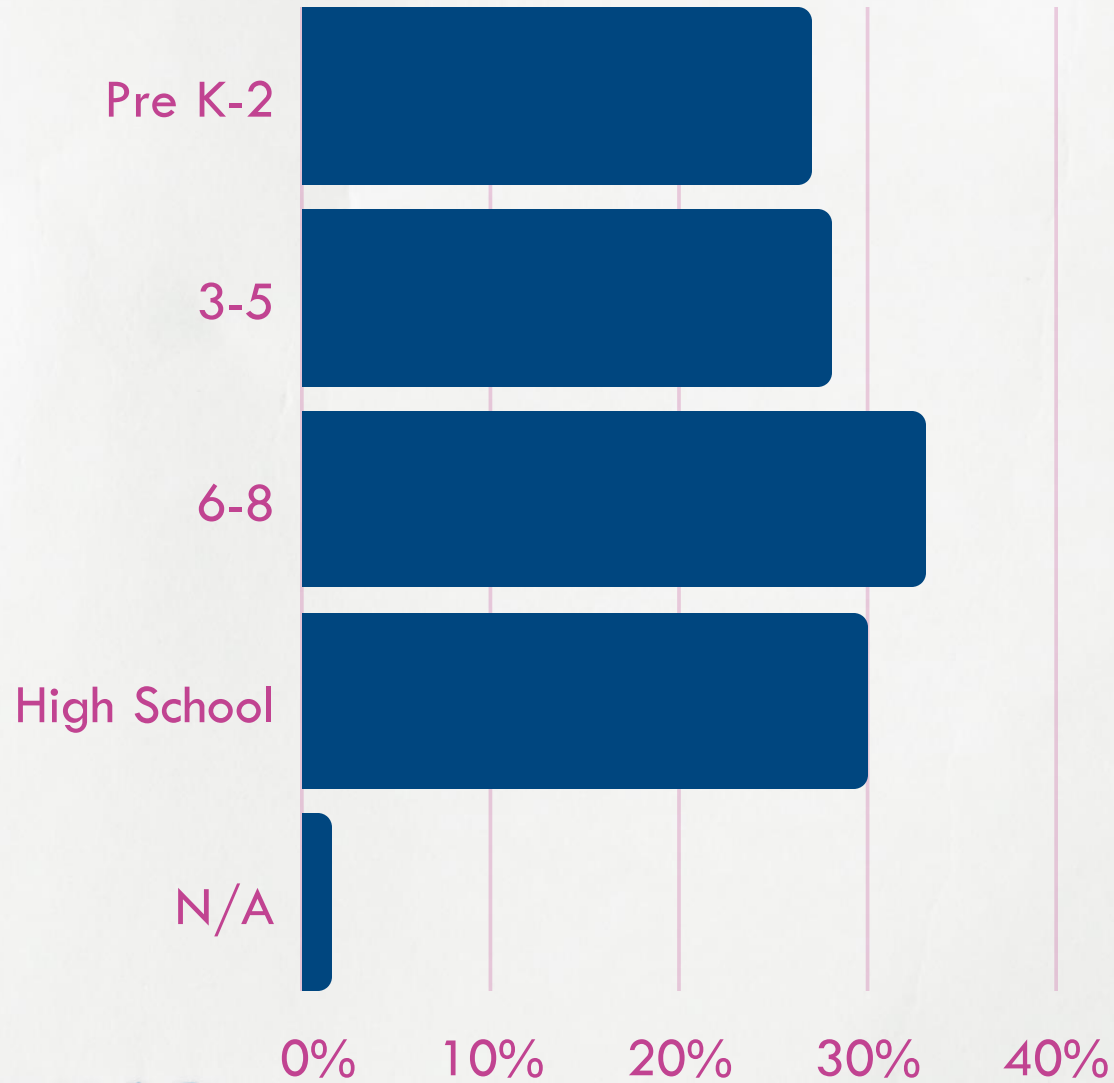

Data points represent percent of respondents that indicated levels of “severe” and “extreme” levels of stress.

Does school leadership mitigate your stress?

Does district/charter leadership mitigate your stress?

What grade-level bands do you teach?

How many years have you taught?

MARICOPA COUNTY TEACHER STRESS

The results from the Teacher Stress Questionnaire
Conducted by the Maricopa County School
Superintendent Steve Watson October/November 2021.