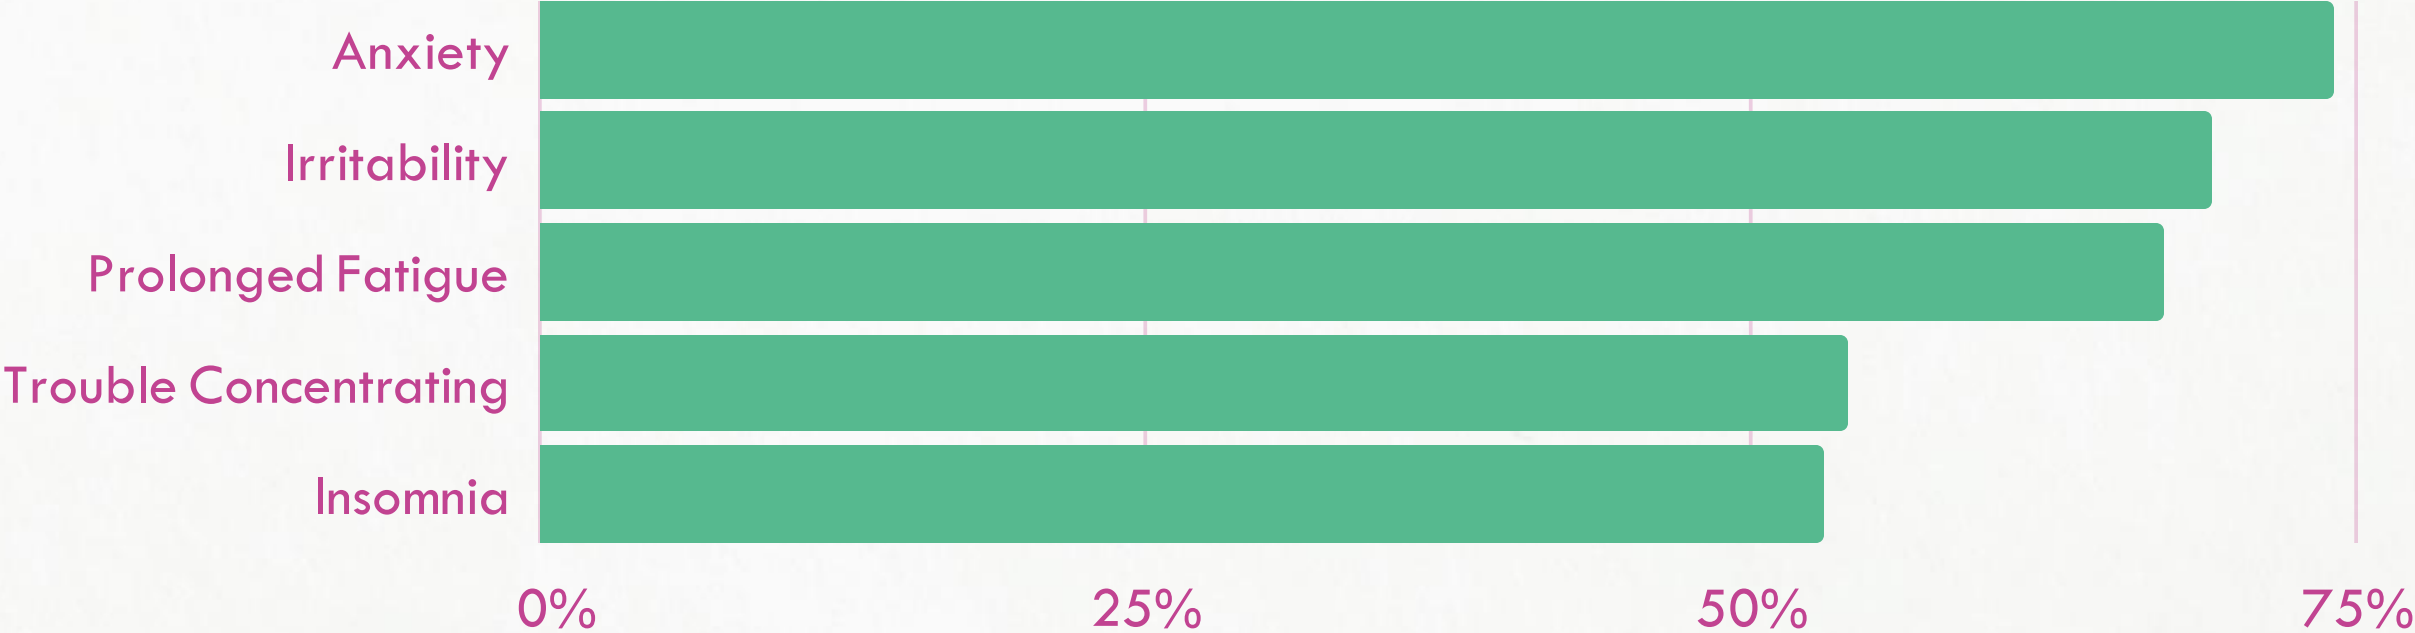

Please select the symptoms you experience due to stress (select any that may apply).