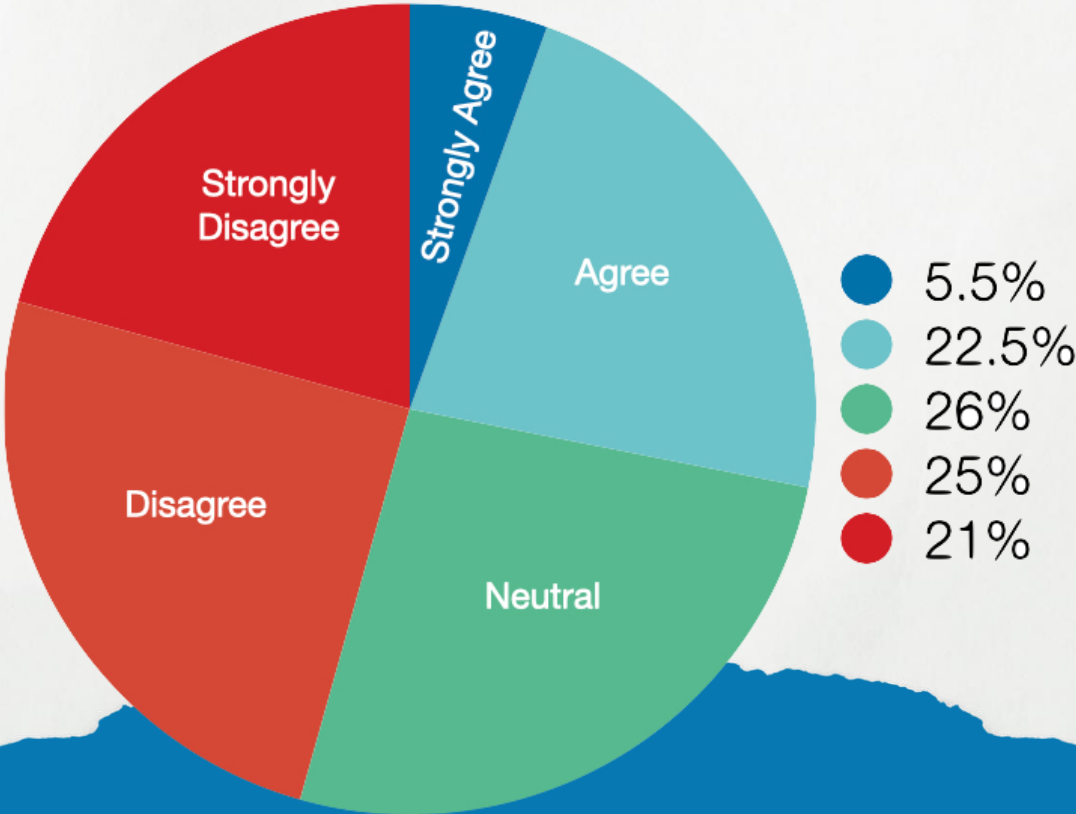

MARICOPA COUNTY

TEACHER STRESS

The results from the Teacher Stress Questionnaire Conducted by
the Maricopa County School Superintendent Steve Watson
October/November 2021.

Office of the Maricopa County
School Superintendent
Steve Watson

Data points represent percent of respondents that indicated levels of “severe” and “extreme” levels of stress.

Does school leadership mitigate your stress?

Does district/charter leadership mitigate your stress?