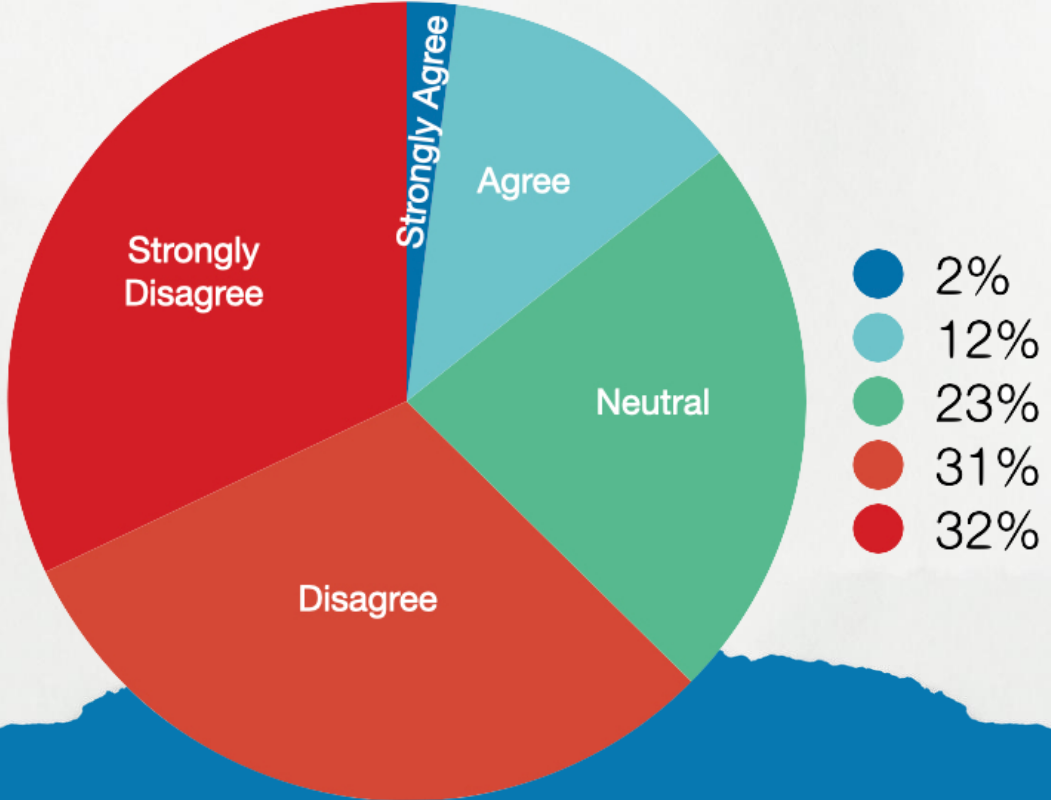

MARICOPA COUNTY

TEACHER STRESS

The results from the Teacher Stress Questionnaire Conducted by
the Maricopa County School Superintendent Steve Watson
October/November 2021.

Office of the Maricopa County
School Superintendent
Steve Watson

Data points represent percent of respondents that indicated levels of “severe” and “extreme” levels of stress.

Does school leadership mitigate your stress?

Does district/charter leadership mitigate your stress?