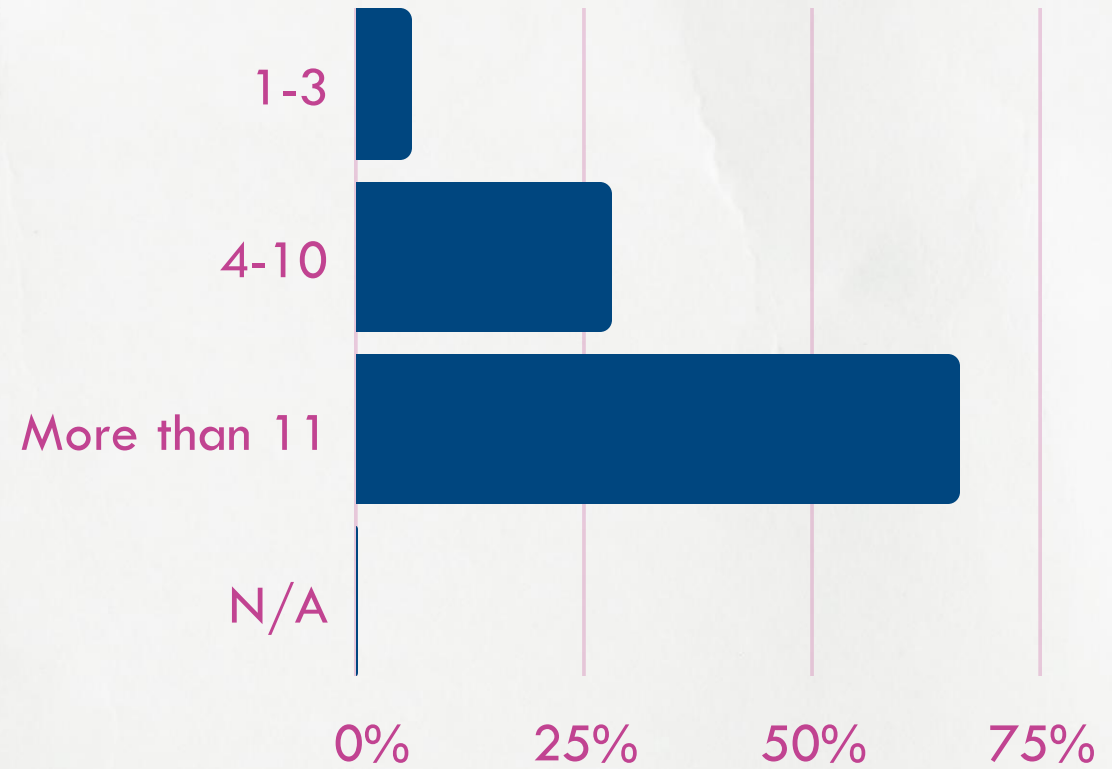

Data points represent percent of respondents that indicated levels of “severe” and “extreme” levels of stress.

Does school leadership mitigate your stress?

Does district/charter leadership mitigate your stress?

What grade-level bands do you teach?

How many years have you taught?

MARICOPA COUNTY TEACHER STRESS

The results from the Teacher Stress Questionnaire
Conducted by the Maricopa County School
Superintendent Steve Watson October/November 2021.